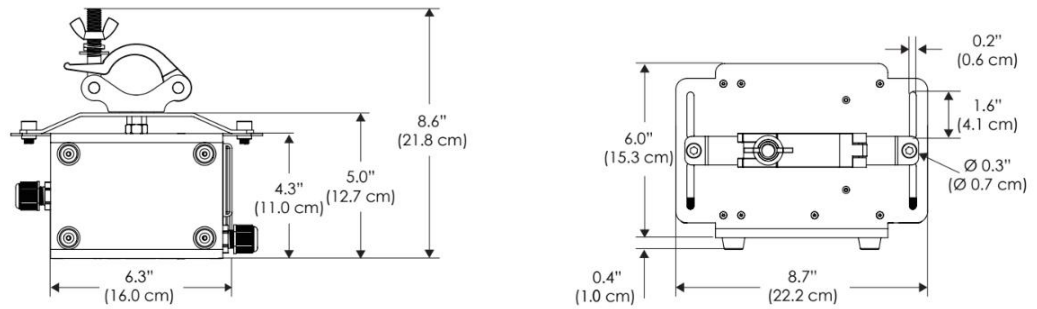

- Plant / Coral Focused Light Spectrum
- High-Intensity Point Source LED
- Low-Profile
- DMX Controllable
- Also Available with Other Optics

SPECIFICATIONS

Beam Angle	105°
Spectrum Type	AMZ : Plant Flourish & Growth
	TLB : Coral Health & Growth
Control	Intensity (0% - 100%), CCT
LED Source	DiCon Dense Matrix LED
AC Power Draw	AMZ : 720W
	TLB : 800W
AC Input Voltage	100 - 277V AC, 60Hz
Cooling	Fan Cooled
Operating Temperature	32 - 104°F (0 - 40°C)
Fixture Weight	8.6lb (3.9kg)
Power Supply Weight	100 - 240V : 7.5lb (3.4kg)
	100 - 277V : 7.5lb (3.4kg)
	100 - 277V IP67 : 14.1lb (6.4kg)

MECHANICAL FIGURES

W2KX-CLP

W2KX-PVT

Power Supply
-100240
-100277

Power Supply
-100277IP

*All W2K models come standard with 20' DC cables and 18' AC cables.

PHOTOMETRIC DATA

AMZ

Distance		3' (~1.0 m)	5' (~1.5 m)	10' (~3.0 m)
@4000K	fc	1620	561	168
	lux	17436	6033	1808
@6500K	fc	1647	570	171
	lux	17725	6133	1838
Beam Diameter		Ø 4.7' (1.4m)	Ø 7.9' (2.4m)	Ø 15.8' (4.8m)

TLB

Distance		3' (~1.0 m)	5' (~1.5 m)	10' (~3.0 m)
@8000K	fc	946	344	97
	lux	10180	3701	1044
@14000K	fc	1398	510	134
	lux	15045	5483	1436
Beam Diameter		Ø 4.5' (1.4m)	Ø 7.6' (2.3m)	Ø 15.2' (4.6m)