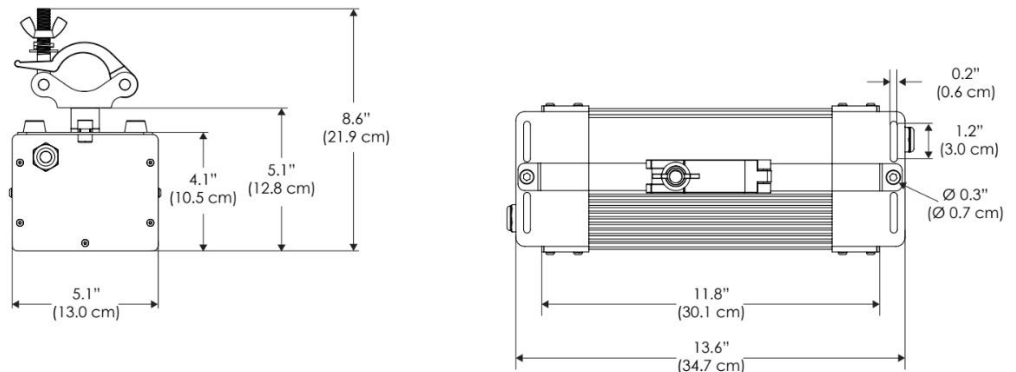

- Plant / Coral Focused Light Spectrum
- High-Intensity Point Source LED
- Low-Profile
- DMX Controllable
- Also Available with Other Optics

SPECIFICATIONS

Beam Angle	105°
Spectrum Type	AMZ : Plant Flourish & Growth
	TLB : Coral Health & Growth
Control	Intensity (0% - 100%), CCT
LED Source	DiCon Dense Matrix LED
AC Power Draw	AMZ : 720W
	TLB : 800W
AC Input Voltage	100 - 277V AC, 60Hz
Cooling	Fan Cooled
Operating Temperature	32 - 104°F (0 - 40°C)
Fixture Weight	8.6lb (3.9kg)
Power Supply Weight	100 - 240V : 7.5lb (3.4kg)
	100 - 277V : 7.5lb (3.4kg)
	100 - 277V IP67 : 14.1lb (6.4kg)

MECHANICAL FIGURES

W2KX-CLP

W2KX-PVT

Power Supply
-100240
-100277

Power Supply
-100277IP

*All W2K models come standard with 20' DC cables and 18' AC cables.

PHOTOMETRIC DATA

AMZ

Distance		3' (~1.0 m)	5' (~1.5 m)	10' (~3.0 m)
@4000K	fc	1620	561	168
	lux	17436	6033	1808
@6500K	fc	1647	570	171
	lux	17725	6133	1838
Beam Diameter		Ø 4.7' (1.4m)	Ø 7.9' (2.4m)	Ø 15.8' (4.8m)

TLB

Distance		3' (~1.0 m)	5' (~1.5 m)	10' (~3.0 m)
@8000K	fc	946	344	97
	lux	10180	3701	1044
@14000K	fc	1398	510	134
	lux	15045	5483	1436
Beam Diameter		Ø 4.5' (1.4m)	Ø 7.6' (2.3m)	Ø 15.2' (4.6m)