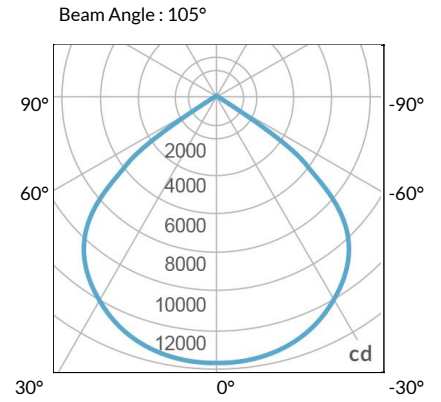

- Plant / Coral Focused Light Spectrum
- High-Intensity Point Source LED
- Low-Profile
- DMX Controllable
- Also Available with Other Optics

SPECIFICATIONS

Beam Angle	105°
Spectrum Type	AMZ : Plant Flourish & Growth
	TLB : Coral Health & Growth
Control	Intensity (0% - 100%), CCT
LED Source	DiCon Dense Matrix LED
AC Power Draw	AMZ : 720W
	TLB : 800W
AC Input Voltage	100 - 277V AC, 60Hz
Cooling	Fan Cooled
Operating Temperature	32 - 104°F (0 - 40°C)
Fixture Weight	8.6lb (3.9kg)
Power Supply Weight	100 - 240V : 7.5lb (3.4kg)
	100 - 277V : 7.5lb (3.4kg)
	100 - 277V IP67 : 14.1lb (6.4kg)

MECHANICAL FIGURES

W2KX-CLP

W2KX-PVT

Power Supply
-100240
-100277

Power Supply
-100277IP

*All W2K models come standard with 20' DC cables and 18' AC cables.

PHOTOMETRIC DATA

AMZ

Distance		3' (~1.0 m)	5' (~1.5 m)	10' (~3.0 m)
@4000K	fc	1620	561	168
	lux	17436	6033	1808
@6500K	fc	1647	570	171
	lux	17725	6133	1838
Beam Diameter		Ø 4.7' (1.4m)	Ø 7.9' (2.4m)	Ø 15.8' (4.8m)

TLB

Distance		3' (~1.0 m)	5' (~1.5 m)	10' (~3.0 m)
@8000K	fc	946	344	97
	lux	10180	3701	1044
@14000K	fc	1398	510	134
	lux	15045	5483	1436
Beam Diameter		Ø 4.5' (1.4m)	Ø 7.6' (2.3m)	Ø 15.2' (4.6m)