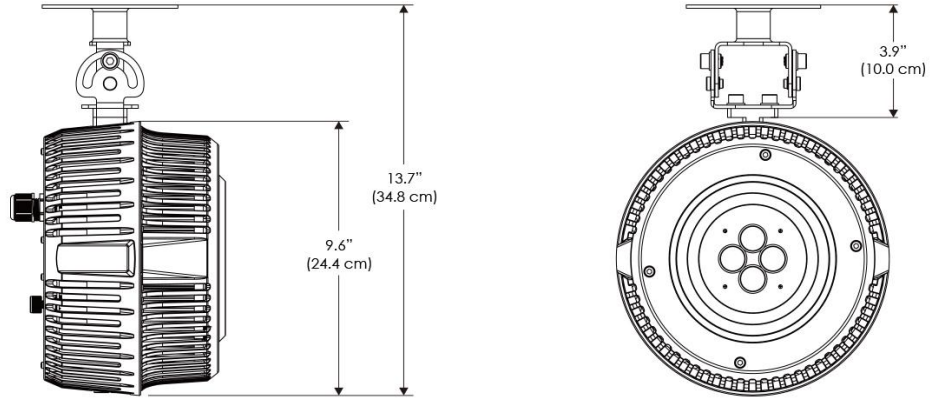

- Plant / Coral Focused Light Spectrum
- High-Intensity Point Source LED
- Low-Profile
- DMX Controllable
- Also Available with Other Optics

SPECIFICATIONS

Beam Angle	105°
Spectrum Type	AMZ : Plant Flourish & Growth
	TLB : Coral Health & Growth
Control	Intensity (0% - 100%), CCT
LED Source	DiCon Dense Matrix LED
AC Power Draw	AMZ : 720W
	TLB : 800W
AC Input Voltage	100 - 277V AC, 60Hz
Cooling	Fan Cooled
Operating Temperature	32 - 104°F (0 - 40°C)
Fixture Weight	8.6lb (3.9kg)
Power Supply Weight	100 - 240V : 7.5lb (3.4kg)
	100 - 277V : 7.5lb (3.4kg)
	100 - 277V IP67 : 14.1lb (6.4kg)

MECHANICAL FIGURES

W2KX-CLP

W2KX-PVT

Power Supply
-100240
-100277

Power Supply
-100277IP

*All W2K models come standard with 20' DC cables and 18' AC cables.

PHOTOMETRIC DATA

AMZ

Distance		3' (~1.0 m)	5' (~1.5 m)	10' (~3.0 m)
@4000K	fc	1620	561	168
	lux	17436	6033	1808
@6500K	fc	1647	570	171
	lux	17725	6133	1838
Beam Diameter		Ø 4.7' (1.4m)	Ø 7.9' (2.4m)	Ø 15.8' (4.8m)

TLB

Distance		3' (~1.0 m)	5' (~1.5 m)	10' (~3.0 m)
@8000K	fc	946	344	97
	lux	10180	3701	1044
@14000K	fc	1398	510	134
	lux	15045	5483	1436
Beam Diameter		Ø 4.5' (1.4m)	Ø 7.6' (2.3m)	Ø 15.2' (4.6m)