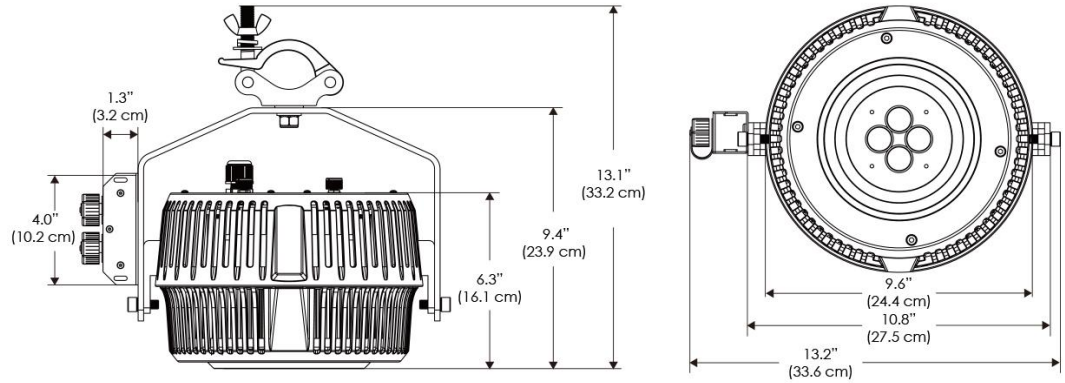

- Plant / Coral Focused Light Spectrum
- High-Intensity Point Source LED
- Low-Profile
- DMX Controllable
- Also Available with Other Optics

SPECIFICATIONS

Beam Angle	105°
Spectrum Type	AMZ : Plant Flourish & Growth
	TLB : Coral Health & Growth
Control	Intensity (0% - 100%), CCT
LED Source	DiCon Dense Matrix LED
AC Power Draw	AMZ : 720W
	TLB : 800W
AC Input Voltage	100 - 277V AC, 60Hz
Cooling	Fan Cooled
Operating Temperature	32 - 104°F (0 - 40°C)
Fixture Weight	8.6lb (3.9kg)
Power Supply Weight	100 - 240V : 7.5lb (3.4kg)
	100 - 277V : 7.5lb (3.4kg)
	100 - 277V IP67 : 14.1lb (6.4kg)

MECHANICAL FIGURES

W2KX-CLP

W2KX-PVT

Power Supply
-100240
-100277

Power Supply
-100277IP

*All W2K models come standard with 20' DC cables and 18' AC cables.

PHOTOMETRIC DATA

AMZ

Distance		3' (~1.0 m)	5' (~1.5 m)	10' (~3.0 m)
@4000K	fc	1620	561	168
	lux	17436	6033	1808
@6500K	fc	1647	570	171
	lux	17725	6133	1838
Beam Diameter		Ø 4.7' (1.4m)	Ø 7.9' (2.4m)	Ø 15.8' (4.8m)

TLB

Distance		3' (~1.0 m)	5' (~1.5 m)	10' (~3.0 m)
@8000K	fc	946	344	97
	lux	10180	3701	1044
@14000K	fc	1398	510	134
	lux	15045	5483	1436
Beam Diameter		Ø 4.5' (1.4m)	Ø 7.6' (2.3m)	Ø 15.2' (4.6m)